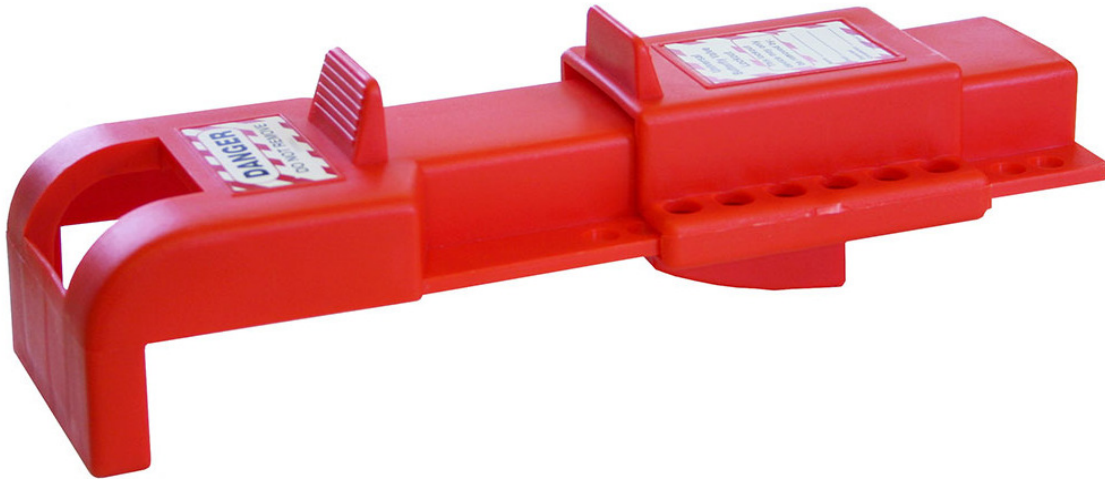

BUTTERFLY VALVE LOCKOUTS

Product Code: LM-BFVL
Model: Butterfly Valve Lock

This universal sized Butterfly valve lockout device has an innovative design which enables to lockout most of the butterfly valves used for various applications. This is a simple yet effective way to secure your butterfly valves to prevent un-authorized operation